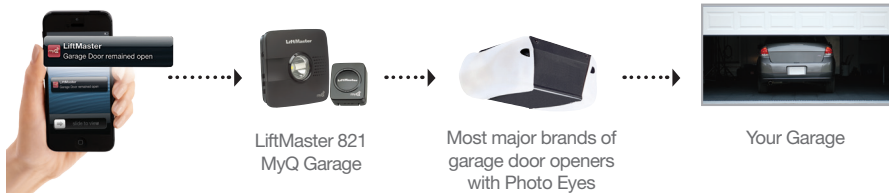

LiftMaster 821
MyQ Garage

Most major brands of
garage door openers
with Photo Eyes

Your Garage

Optional Accessories:

Remote Light Control (825LM)

Allows you to control any lamp with your garage door opener remote control or smartphone via MyQ Garage or LiftMaster Internet Gateway

Remote Light Switch (823LM)

Replaces your existing wall switch to allow you to control home lighting with your garage door opener remote control or smartphone via MyQ Garage or LiftMaster Internet Gateway.

3-Button Elite Remote Control (895MAX)

Allows you to control up to three garage door openers, gate operators or MyQ-Enabled light devices. Sleek contoured design with bright blue LED lights.

FREE MyQ Mobile App! Download the app and easily register your account from the MyQ app or at MyLiftMaster.com

Compatible with these Apple® models

iPhone® 3GS, iPhone 4, iPhone 4S and iPhone 5
iPod touch® (3rd, 4th and 5th generation)